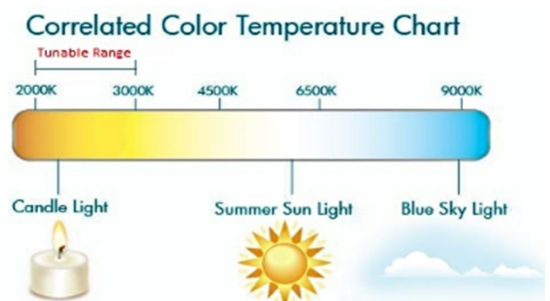

Application Information

- Retail Shops
- Hotels
- Window Display
- Restaurants and Bars
- Museums
- Commercial Lighting
- Office Lighting