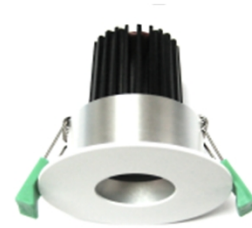

Luminux is proud to present you the Daniel Alexandra design Tunable series LED downlight which is perfect for the retail shops, hotels, restaurants, museums and most of commercial and architectural lighting. This unique colour temperature tunable design allows the users to tune the color temperature from 2000K to 3000K in accordance with their needs. It adopts Tunable Multichips-Array LED system technology which can produce up to 630 lumen with 9W only. The highest color rendering option can be up to 94CRI. It is now possible to reduce energy consumption and maintenance costs without compromising on light quality and ambience.

**Features**

- Italian Simple and Classic Design
- Aluminum Cooling System
- Tunable Multichips-Array LED System
- Ultra-easy Installation
- Power Option: 9W
- Super Long Life - 70% maintenance of lumen after 50000 hours
- Super High Color Rendering: CRI94
- Wide Selection of Beam Angles:
- LENS Options: 15°, 24°, 36°, 60°. Reflector Options: 15°, 28°, 40°, 60°
- Dimming: TRIAC
- Power factor: >0.94
- RoHS Compliant
- UV and IR Free

**Product Offering**

Item	LED Color Options	Beam Angle Options	Finishing	Power Supply	CRI	Watt	Lumen	Note
Apex-C9WT	2000K-3000K	LENS: 15° LENS: 24° LENS: 36° LENS: 60° Reflector: 15° Reflector: 28° Reflector: 40° Reflector: 60°	White Black	220-240VAC	94	9W	630	Remote LED Driver