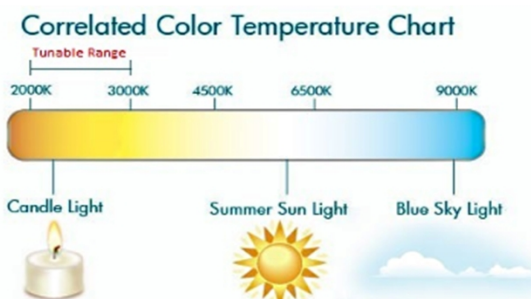

Features

- Italian Simple and Classic Design
- Aluminum Cooling System
- Tunable Multichips-Array LED System
- Ultra-easy Installation
- Power Option: 9W
- Super Long Life - 70% maintenance of lumen after 50000 hours
- Super High Color Rendering: CRI94
- Wide Selection of Beam Angles:
- LENS Options: 15°, 24°, 36°, 60°. Reflector Options: 15°, 28°, 40°, 60°
- Dimming: TRIAC
- Power factor: >0.94
- RoHS Compliant
- UV and IR Free

Product Offering

Item	LED Color Options	Beam Angle Options	Finishing	Power Supply	CRI	Watt	Lumen	Note
Apex-D9WT	2000K-3000K	LENS: 15° LENS: 24° LENS: 36° LENS: 60° Reflector: 15° Reflector: 28° Reflector: 40° Reflector: 60°	White Black	220-240VAC	94	9W	630	Remote LED Driver

Application Information

- Retail Shops
- Hotels
- Window Display
- Restaurants and Bars
- Museums
- Commercial Lighting
- Office Lighting