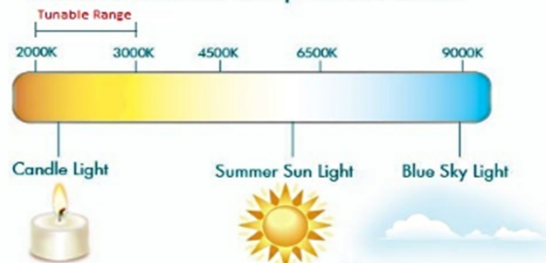

Features

- Italian Simple and Classic Design
- Aluminum Cooling System
- Tunable Multichips-Array LED System
- Ultra-easy Installation
- Power Option: 9W
- Super Long Life - 70% maintenance of lumen after 50000 hours
- Super High Color Rendering: CRI94
- Wide Selection of Beam Angles:
- LENS Options: 15°, 24°, 36°, 60°. Reflector Options: 15°, 28°, 40°, 60°
- Dimming: TRIAC
- Power factor: >0.94
- RoHS Compliant
- UV and IR Free

Product Offering

Item	LED Color Options	Beam Angle Options	Finishing	Power Supply	CRI	Watt	Lumen	Note
Apex-M9WT	2000K-3000K	LENS: 15° LENS: 24° LENS: 36° LENS: 60° Reflector: 15° Reflector: 28° Reflector: 40° Reflector: 60°	□ White ■ Black	220-240VAC	94	9W	630	Remote LED Driver

Application Information

- Retail Shops
- Hotels
- Window Display
- Restaurants and Bars
- Museums
- Commercial Lighting
- Office Lighting

Correlated Color Temperature Chart