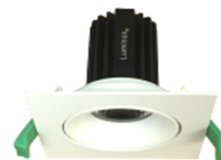

Luminux is proud to present you the Daniel Alexandra design Tunable series LED downlight which is perfect for the retail shops, hotels, restaurants, museums and most of commercial and architectural lighting. This unique colour temperature tunable design allows the users to tune the color temperature from 2000K to 3000K in accordance with their needs. It adopts Tunable Multichips-Array LED system technology which can produce up to 630 lumen with 9W only. The highest color rendering option can be up to 94CRI. It is now possible to reduce energy consumption and maintenance costs without compromising on light quality and ambience.

Features

- Italian Simple and Classic Design
- Aluminum Cooling System
- Tunable Multichips-Array LED System
- Ultra-easy Installation
- Power Option: 9W
- Super Long Life - 70% maintenance of lumen after 50000 hours
- Super High Color Rendering: CRI94
- Wide Selection of Beam Angles:
- LENS Options: 15°, 24°, 36°, 60°. Reflector Options: 15°, 28°, 40°, 60°
- Dimming: TRIAC
- Power factor: >0.94
- RoHS Compliant
- UV and IR Free

Product Offering

Item	LED Color Options	Beam Angle Options	Finishing	Power Supply	CRI	Watt	Lumen	Note
Aqua SQ9WT	2000K-3000K	LENS: 15° LENS: 24° LENS: 36° LENS: 60° Reflector: 15° Reflector: 28° Reflector: 40° Reflector: 60°	<input type="checkbox"/> White <input checked="" type="checkbox"/> Black	220-240VAC	94	9W	630	Remote LED Driver