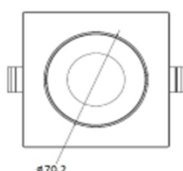

Product Offering

Item	LED Color Options	Beam Angle Options	Finishing	Power Supply	CRI	Watt	Lumen	Note
Aqua SQ9WT	2000K-3000K	LENS: 15° LENS: 24° LENS: 36° LENS: 60° Reflector: 15° Reflector: 28° Reflector: 40° Reflector: 60°	<input type="checkbox"/> White <input checked="" type="checkbox"/> Black	220-240VAC	94	9W	630	Remote LED Driver

Application Information

- Retail Shops
- Hotels
- Window Display
- Restaurants and Bars
- Museums
- Commercial Lighting
- Office Lighting

Correlated Color Temperature Chart

Dimension

Cutting: 90mm