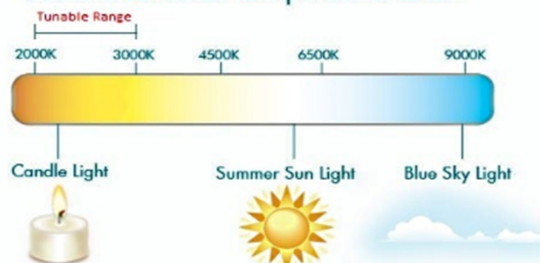

Features

- Italian Simple and Classic Design
- Aluminum Cooling System
- Tunable Multichips-Array LED System
- Ultra-easy Installation
- Power Option: 9W
- Super Long Life - 70% maintenance of lumen after 50000 hours
- Super High Color Rendering: CRI94
- Wide Selection of Beam Angles:
- LENS Options: 15°, 24°, 36°, 60°. Reflector Options: 15°, 28°, 40°, 60°
- Dimming: TRIAC
- Power factor: >0.94
- RoHS Compliant
- UV and IR Free

Product Offering

Item	LED Color Options	Beam Angle Options	Finishing	Power Supply	CRI	Watt	Lumen	Note
Aqua SQ9WT	2000K-3000K	LENS: 15° LENS: 24° LENS: 36° LENS: 60° Reflector: 15° Reflector: 28° Reflector: 40° Reflector: 60°	☐ White ☒ Black	220-240VAC	94	9W	630	Remote LED Driver

Application Information

- Retail Shops
- Hotels
- Window Display
- Restaurants and Bars
- Museums
- Commercial Lighting
- Office Lighting

Correlated Color Temperature Chart