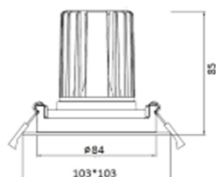

Product Offering

Item	LED Color Options	Beam Angle Options	Finishing	Power Supply	CRI	Watt	Lumen	Note
Aqua SQ9WT	2000K-3000K	LENS: 15° LENS: 24° LENS: 36° LENS: 60° Reflector: 15° Reflector: 28° Reflector: 40° Reflector: 60°	<input type="checkbox"/> White <input checked="" type="checkbox"/> Black	220-240VAC	94	9W	630	Remote LED Driver

Application Information

- Retail Shops
- Hotels
- Window Display
- Restaurants and Bars
- Museums
- Commercial Lighting
- Office Lighting

Correlated Color Temperature Chart

Dimension

Cutting: 90mm