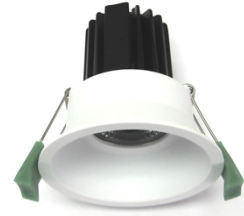

Luminux is proud to present you the Daniel Alexandra design Astro-Mini series LED downlight which is perfect for the retail shops, hotels, window displays, and most of commercial and architectural lighting. This unique Italian simple and classic design comes with the cutting edge LED technology and heat dissipation technology. It adopts multichips-array LED system (Cree, USA) technology which can produce up to 1270 lumen with 13W only. The highest color rendering option can be up to 95CRI. It is now possible to reduce energy consumption and maintenance costs without compromising on light quality and ambience.

**Features**

- Italian Simple and Classic Design
- Aluminum Cooling System
- Cree, USA Multichips-Array LED System
- Ultra-easy Installation
- Power Option: 13W
- Superior Glareless Design
- Super Long Life - 70% maintenance of lumen after 50000 hours
- Super High Color Rendering (84 or True Color 95 CRI)
- Wide Selection of Beam Angles:
- LENS Options: 15°, 24°, 36°, 60°. Reflector Options: 15°, 28°, 40°, 60°
- Dimming Options: EcoSystem, DALI, 0-10V, TRIAC
- Power factor: >0.94
- RoHS Compliant
- UV and IR Free