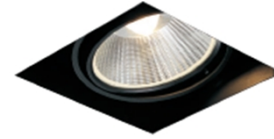

Luminux is proud to present you the Multiplex series trimless LED downlight which is perfect for the retail shops, hotels, residential, and most of commercial and architectural lighting. This elegant simple and classic design comes with the cutting edge LED technology and heat dissipation technology. It adopts multichips-array LED system (Cree, USA) technology which can produce up to 980 lumen with 13W only. The highest color rendering option can be up to 90CRI. It is now possible to reduce energy consumption and maintenance costs without compromising on light quality and ambience.

Features

- Simple and Classic Design
- Aluminium Cooling System
- Cree, USA Multichips-Array LED System
- Ultra-easy Installation
- Power Consumption: 13W
- Multi-Directional: ±30°
- Super Long Life - 70% maintenance of lumen after 50000 hours
- Super High Color Rendering (CRI90)
- Beam Angle Option: 15°, 24°, 38°, 60°
- Dimming Options: EcoSystem, DALI, 0-10V, TRIAC
- Power factor: >0.94
- RoHS Compliant
- UV and IR Free