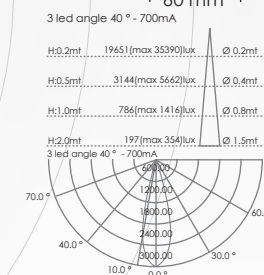

SPECIFICATIONS

Input Voltage	12VDC / 24VDC
LED Quantity	3 x 3W per unit
Power Consumption	9W per unit
Maximum Units Per Track	4 units
LED Classification	High Power Cree 3W(700mA)
Color Temperature	Natural White / Warm White
Life Span	50,000hrs
Operation Temperature	-20°C ~ +50°C
Standard Lens Angle	40°
Weight	240g (Exclude Driver and Track)
Dimming	Yes (0 - 100%) Optional Dimmer Required
Exclusive LED Driver	Included

DIMENSION

9w

50w

50000hrs

1000hrs

3000 - 4000k 5000 - 6000k

CRI:Ra(80)

Track length Maximum 100cm