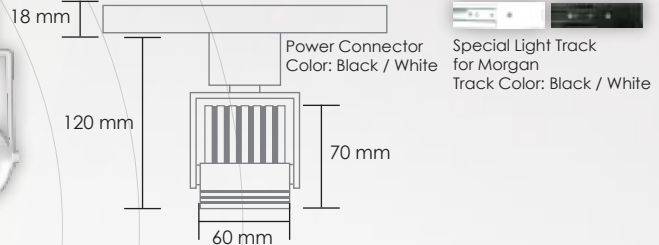

MORGAN

The Luminux Morgan dimmable track mount LED light consists of 3X3W Cree high power LED. With the build-in dimming system, it can be dimmed in multiple tracks and lights easily. Morgan can be applied to everywhere in the offices, retail shops and office as spotlight and downlight.

SPECIFICATIONS

Input Voltage	12VDC / 24VDC
LED Quantity	3 x 3W per unit
Power Consumption	9W per unit
Maximum Units Per Track	4 units
LED Classification	High Power Cree 3W(700mA)
Color Temperature	Natural White / Warm White
Life Span	50,000hrs
Operation Temperature	-20°C ~ +50°C
Standard Lens Angle	40°
Weight	240g (Exclude Driver and Track)
Dimming	Yes (0 - 100%) Optional Dimmer Required
Exclusive LED Driver	Included

DIMENSION

9w

50w

50000hrs

1000hrs

3000 - 4000k 5000 - 6000k

CRI:Ra(80)

Track length Maximum 100cm