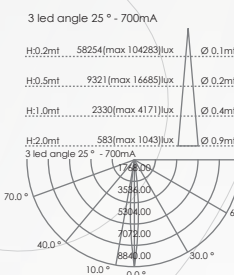

SPECIFICATIONS

Input Voltage	12VDC / 24VDC
LED Quantity	3 x 3W per unit
Power Consumption	9W per unit
Maximum Units Per Track	4 units
LED Classification	High Power Cree 3W(700mA)
Color Temperature	Natural White / Warm White
Life Span	50,000hrs
Operation Temperature	-20°C ~ +50°C
Standard Lens Angle	40°
Weight	240g (Exclude Driver and Track)
Dimming	Yes (0 - 100%) Optional Dimmer Required
Exclusive LED Driver	Included

DIMENSION

9w

50w

50000hrs

1000hrs

3000 - 4000k 5000 - 6000k

CRI:Ra(80)

Track length Maximum 100cm