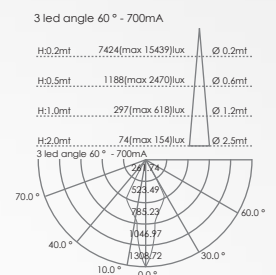

SPECIFICATIONS

Input Voltage	12VDC / 24VDC
LED Quantity	3 x 3W per unit
Power Consumption	9W per unit
Maximum Units Per Track	4 units
LED Classification	High Power Cree 3W(700mA)
Color Temperature	Natural White / Warm White
Life Span	50,000hrs
Operation Temperature	-20°C ~ +50°C
Standard Lens Angle	40°
Weight	240g (Exclude Driver and Track)
Dimming	Yes (0 - 100%) Optional Dimmer Required
Exclusive LED Driver	Included

DIMENSION

9w

50w

50000hrs

1000hrs

3000 - 4000k 5000 - 6000k

CRI:Ra(80)

Track length Maximum 100cm