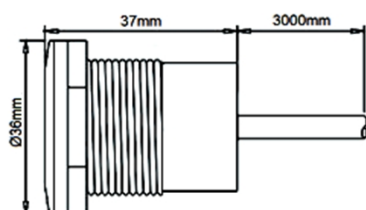

Luminux is proud to present you the SG118T waterproof LED light which is perfect for the path, deck, garden, pool and any narrow space. This unique Italian one piece 316 stainless steel housing design and tempered glass cover makes the product in highest IP68 protection rating. With one high power LED (CREE, USA) build-in design which can produce up to 100 lumen by 1W only, it is now possible to reduce energy consumption and maintenance costs without compromising on light quality and ambience.

Features

- Superior Italian Design
- Stainless Steel / Brass Housing
- Tempered Glass Light Cover
- IP68 Protection Rating
- Waterproof depth up to 9 meter
- Ultra-easy Panel Mount Installation
- Build-in One High Power LED (Cree, USA)
- Anti-Glare Design
- Super Long Life - 70% maintenance of lumen after 50000 hours
- Super High Color Rendering (85CRI)
- Wide selection of Color
- RoHS Compliant
- UV and IR Free

Product Offering

Item	LED Color	Lens angle	Finishing	Power Supply	mA	Watt	Lumen	Connection
SG118T	White	120°	Stainless Steel	12/24VDC		1	100	Parallel
	Warm-White		Brass					
	Red							
	Green							
	Blue							
	Amber							
	RGB (Edison)							

Application Information

- Indoor and outdoor indication / decoration
- Indoor and Outdoor Path
- Balcony Deck
- Aisle
- Garden
- Swimming Pool
- Steps
- Walls

Dimension

Cutting: Ø29