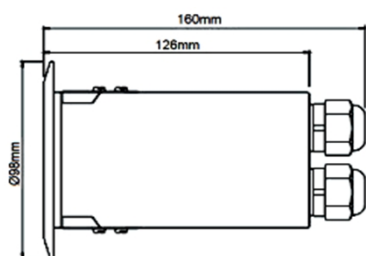

Application Information

- Indoor and outdoor spotlight / general Lighting
- Indoor and Outdoor Path
- Performance Square
- Balcony Deck
- Aisle
- Corridor
- Garden
- Walls
- Steps

Dimension

Cutting: Ø74