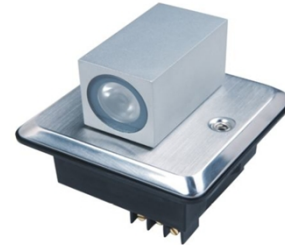

Luminux is proud to present you the SW220-L LED wall light. It produces awesome light effect on the wall. This unique Italian design makes product looks fabulous and luxury. The design is made by aluminum, with wall mount socket for easy installation. With two high power LED (Cree, USA) build-in design which can produce up to 200 lumen by 2W only, it is now possible to reduce energy consumption and maintenance costs without compromising on light quality and ambience.

**Features**

- Superior Italian Design
- Aluminum Housing
- Tempered Glass Light Cover
- Upward and downward lighting effect
- 360° Adjustable Lighting Direction
- Ultra-easy Installation (with 220VAC LED Driver Wall-Mount Socket)
- Build-in Two High Power LED (Cree, USA)
- Super Long Life - 70% maintenance of lumen after 50000 hours
- Super High Color Rendering (85CRI)
- Wide selection of Color
- RoHS Compliant
- UV and IR Free

**Product Offering**

Item	LED Color	Lens angle	Finishing	Power Supply	mA	Watt	Lumen	Connection
SW220-L	 White	20°	 Aluminum Grey	220VAC		2	200	Parallel
	 Warm-White	60°						
	 Red							
	 Green							
	 Blue							
	 Amber							