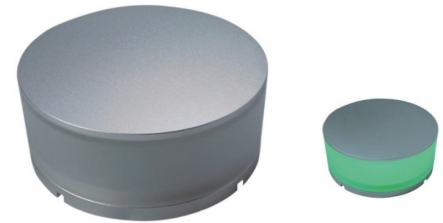

Luminux is proud to present you the SW304 LED wall light. It produce awesome light effect on the wall. This unique Italian design makes product looks fabulous and luxury. The design is made by aluminum, with IP65 protection rating. With 3 high power LED build-in design, it is now possible to reduce energy consumption and maintenance costs without compromising on light quality and ambience.

Features

- Superior Outlook Design
- Aluminum Housing
- IP65 Protection Rating
- Ultra-easy Installation
- Build-in 3 High Power LED (Cree, USA)
- Super Long Life - 70% maintenance of lumen after 50000 hours
- Super High Color Rendering (85CRI)
- Wide selection of Lens
- RoHS Compliant
- UV and IR Free

Product Offering

Item	LED Color	Lens angle	Finishing	Power Supply	mA	Watt	Lumen	Connection
SW304	White		Aluminum	Constant Curr	350mA	3		Series
	Warm-White							
	Red							
	Green							
	Blue							
	Amber							
	RGB (Edison)							